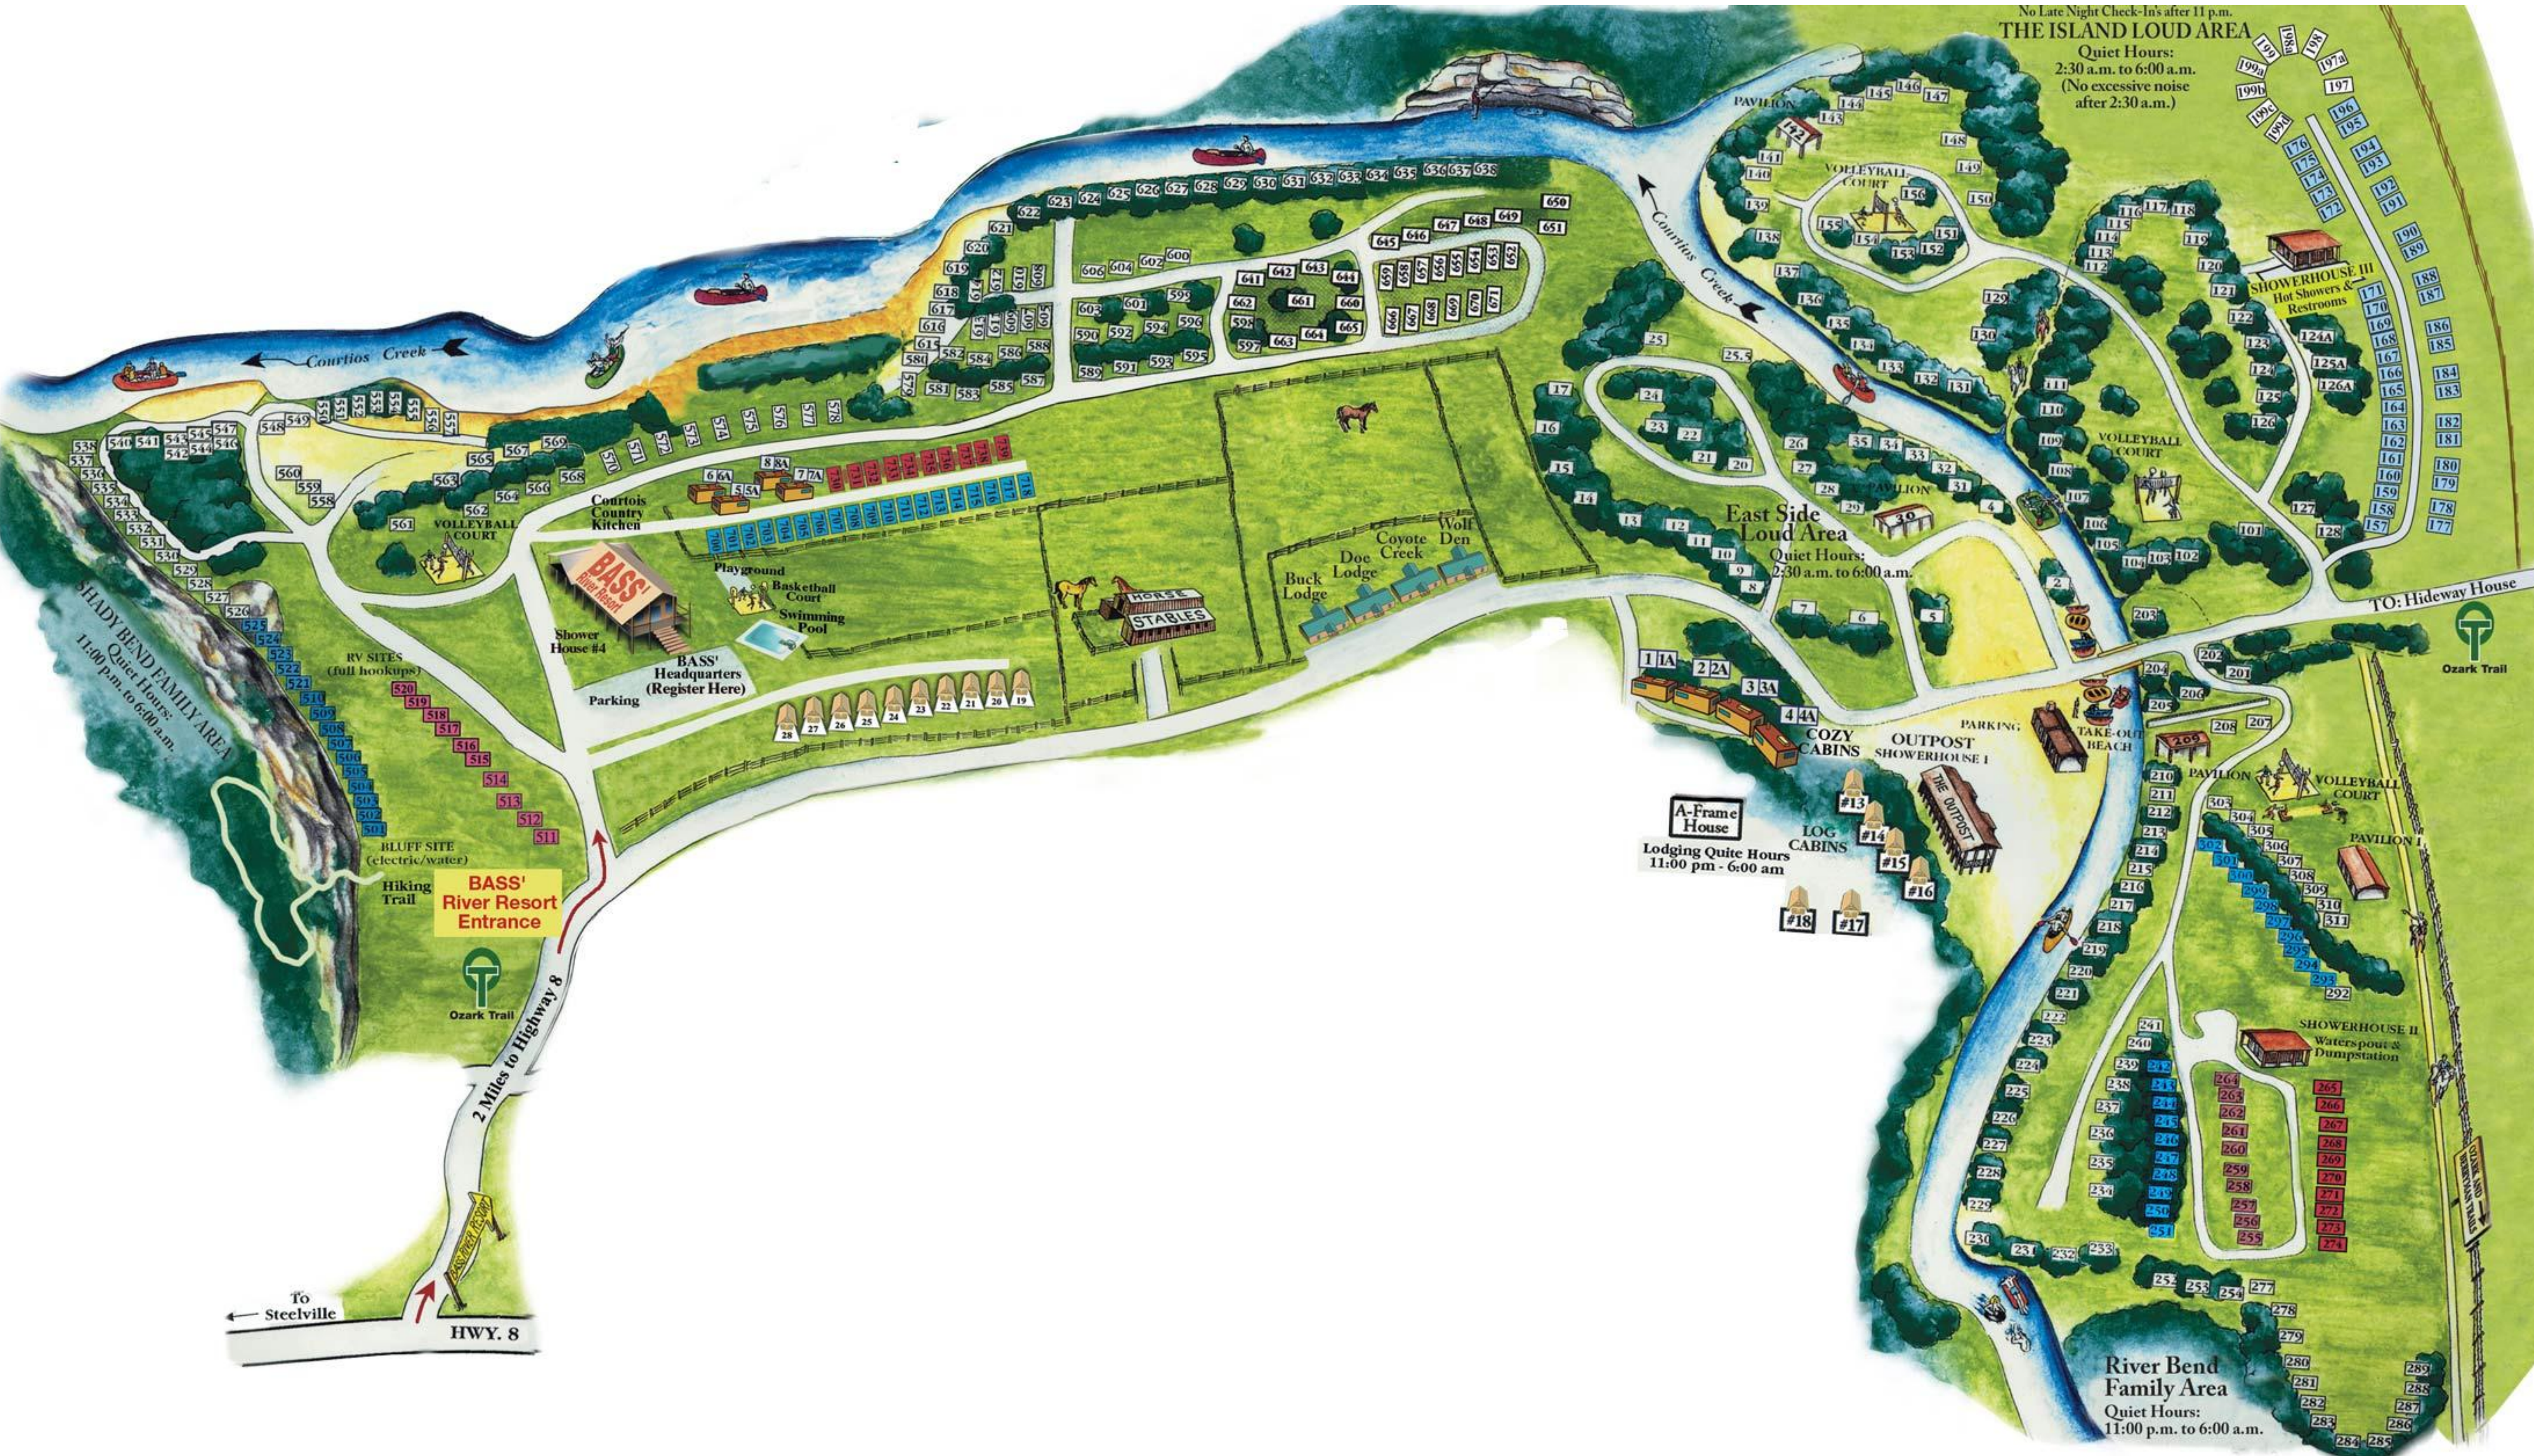

No Late Night Check-Ins after 11 p.m.

THE ISLAND LOUD AREA

Quiet Hours:
2:30 a.m. to 6:00 a.m.
(No excessive noise
after 2:30 a.m.)

To Steelville
HWY. 8

2 Miles to Highway 8

BASS' River Resort Entrance

BLUFF SITE (electric/water)

Hiking Trail

RV SITES (full hookups)

Shower House #4

BASS' Headquarters (Register Here)

Parking

Swimming Pool

Basketball Court

Playground

PARKING

East Side Loud Area

Quiet Hours:
2:30 a.m. to 6:00 a.m.

PAVILION

Volleyball COURT

SHOWERHOUSE III
Hot Showers & Restrooms

TO: Highway House

Ozark Trail

100-130

140-170

180-210

220-250

260-290

300-310

River Bend Family Area
Quiet Hours:
11:00 p.m. to 6:00 a.m.

SHOWERHOUSE II
Waterspout & Dumpstation